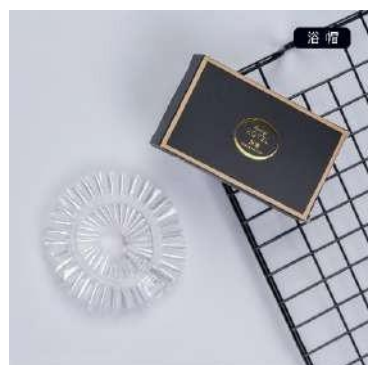

HI-KING SERIES

- Hot metal card box packaging
- PP new material toothbrush
- Customization available, free design
- For light luxury business hotels
- Exclusively for B&B rooms

HI-KING SERIES

牙具A

牙具B

梳子

剃须刀